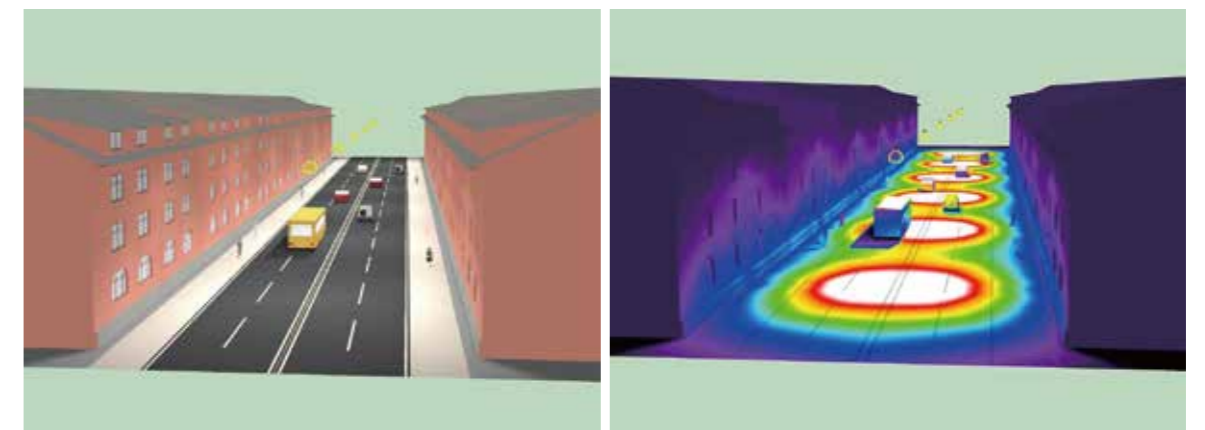

Mount as Street Light

HiSky is light in weight and small in size. With special-designed bracket, it can be easily and firmly installed on wire rope crossing roadway, and being perfectly integrated with surrounding environment. It is born for narrow street application.

Application

HiSky

LED Streetlight

140 lm/W, Up to 21,000lm

HiSky is up to 140 lm/w with 4 beam angle available: H28401, H28402, H28403, H00A03.

Rectangular Lighting Pattern

Every product is innovated with special purposes. To meet lighting demand of narrow street environment, we design a lens that could produce rectangular lighting pattern.

It is suitable to be used in the middle of the narrow street, since rectangular lighting distribution can reduce dark spot between two fixtures, make full use of light and have better lighting uniformity for the lighting environment.