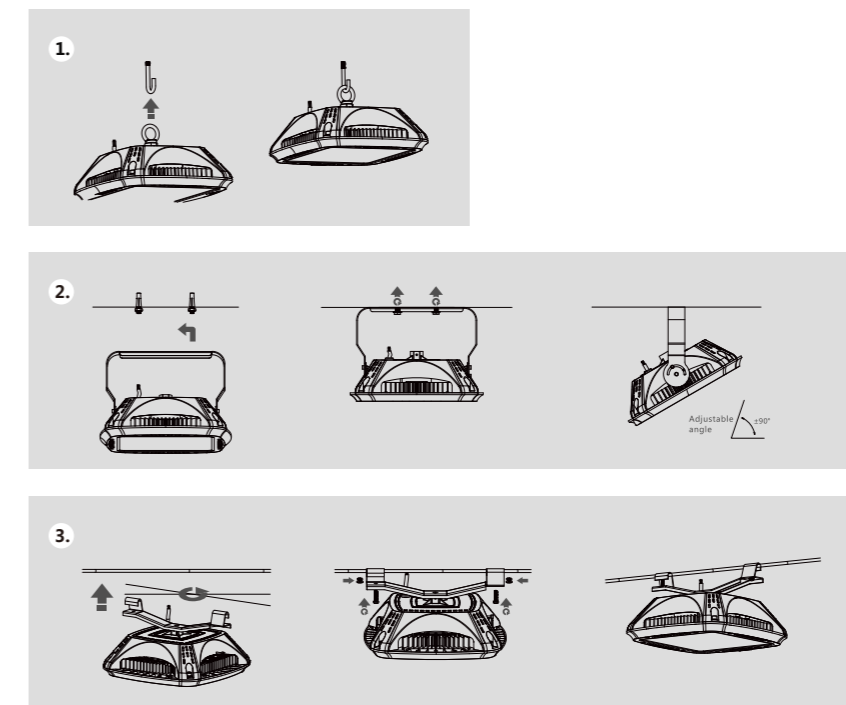

Mounting Options