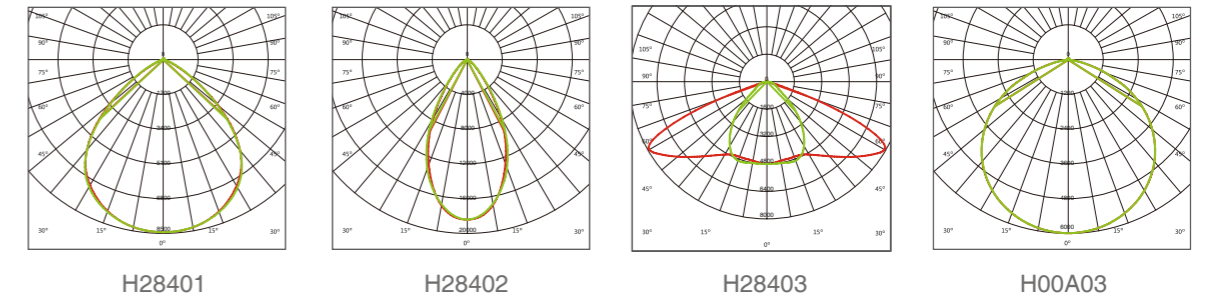

Dimensions

Net Weight	4.5±0.3kg
Outlook Dimensions	L310×W310×H169.5mm
Export Carton Size	L360×W360×H215mm

Intelligent Control

- ▶ DALI Control
- ▶ 1-10V Dimming

Light Distribution Optional

HiSky is compatible with multiple lens. And our professional optical engineers will provide the best lighting solutions for your project by DIALUX simulation.